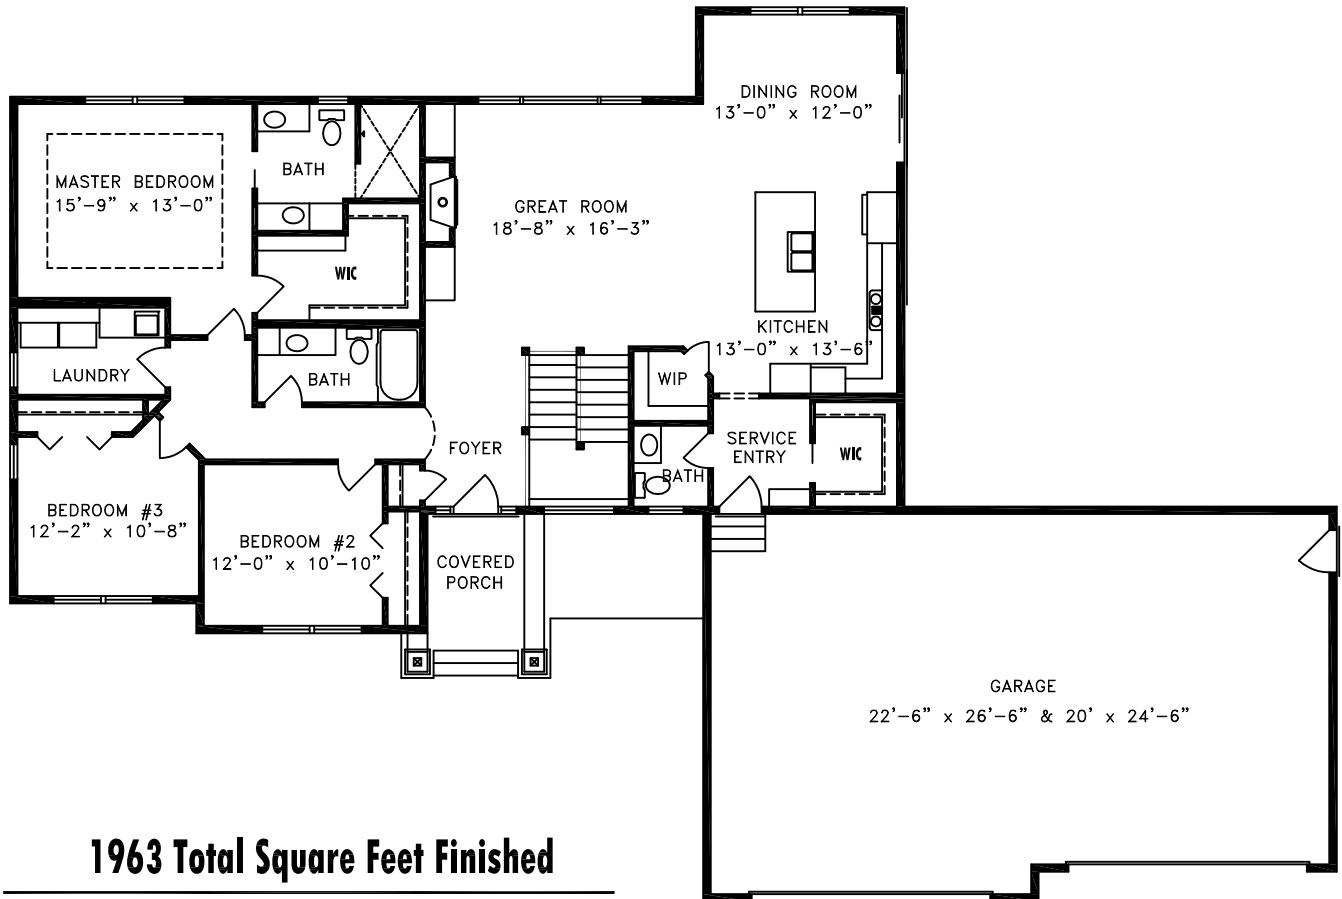

11469 193rd Avenue NW, Elk River MN 55330

www.zieglercustomhomes.com

763.441.2153

LIC # BC438075

PRAIRIE RIDGE II

1963 Total Square Feet Finished

3926 Total Square Feet